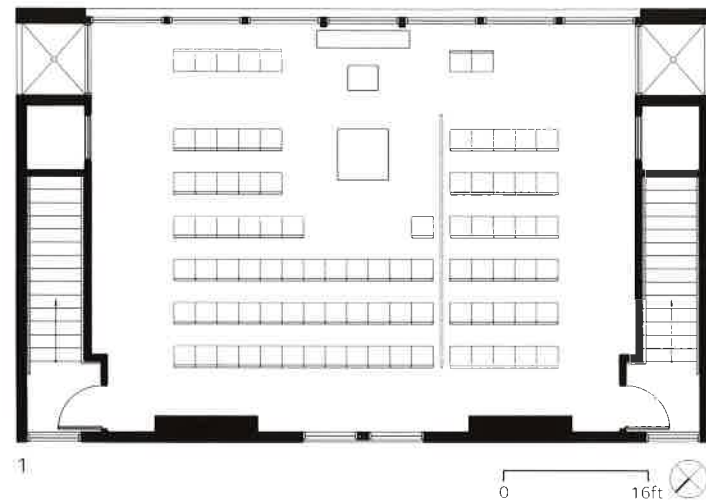

The client's program called for three primary spaces: worship, study, and gathering. Within the worship area there was to be ample yet controlled natural light with a visual separation from the busy street outside.

The solution evolved as a structure with three floors. By creating a sub-grade level for the study, which also serves as a play area for the youngest visitors, a zoning limitation of two stories above grade was met. The gathering space is entered at grade via front and rear entrances. The main and sub-grade levels allow the worship space to occupy the entire upper floor.

The building volume is clad in three basic materials: brick, metal, and stucco. The composition of these three, together with the thoughtful use of solids and voids, results in a form that reflects the programmatic elements inside. Converging shed roof lines at the stair towers and worship space emulate the "sloped-roof" character of the neighborhood while clearly being unique to this location.

The interiors are intentionally sparse in aesthetic quality. The clean lines of the walls and directed views outward and upward toward the mature trees create an interesting backdrop for the services.

2

1 Sanctuary level plan

2 Interior allows views up to mature trees

Opposite

Synagogue's compact form on small lot